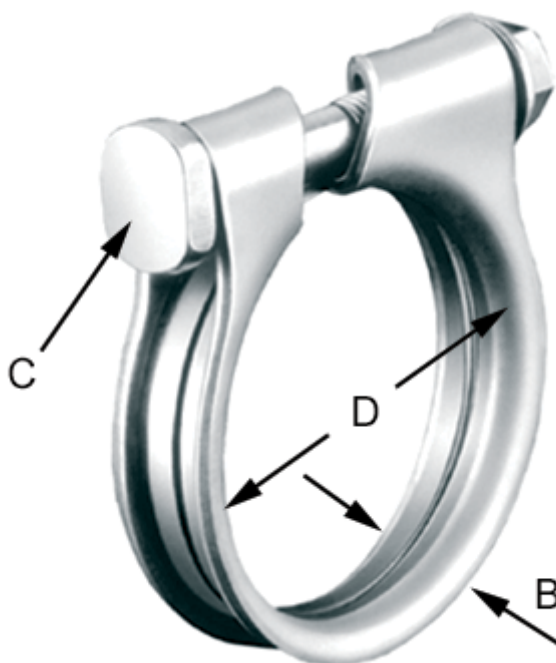

Article number: 021618930071

Description: Norma exhaust pipe clamp ARS-M10-71 W1

Measures

C (screw type)	= M8
Diameter D	= 71.0
Width B	= 13.2